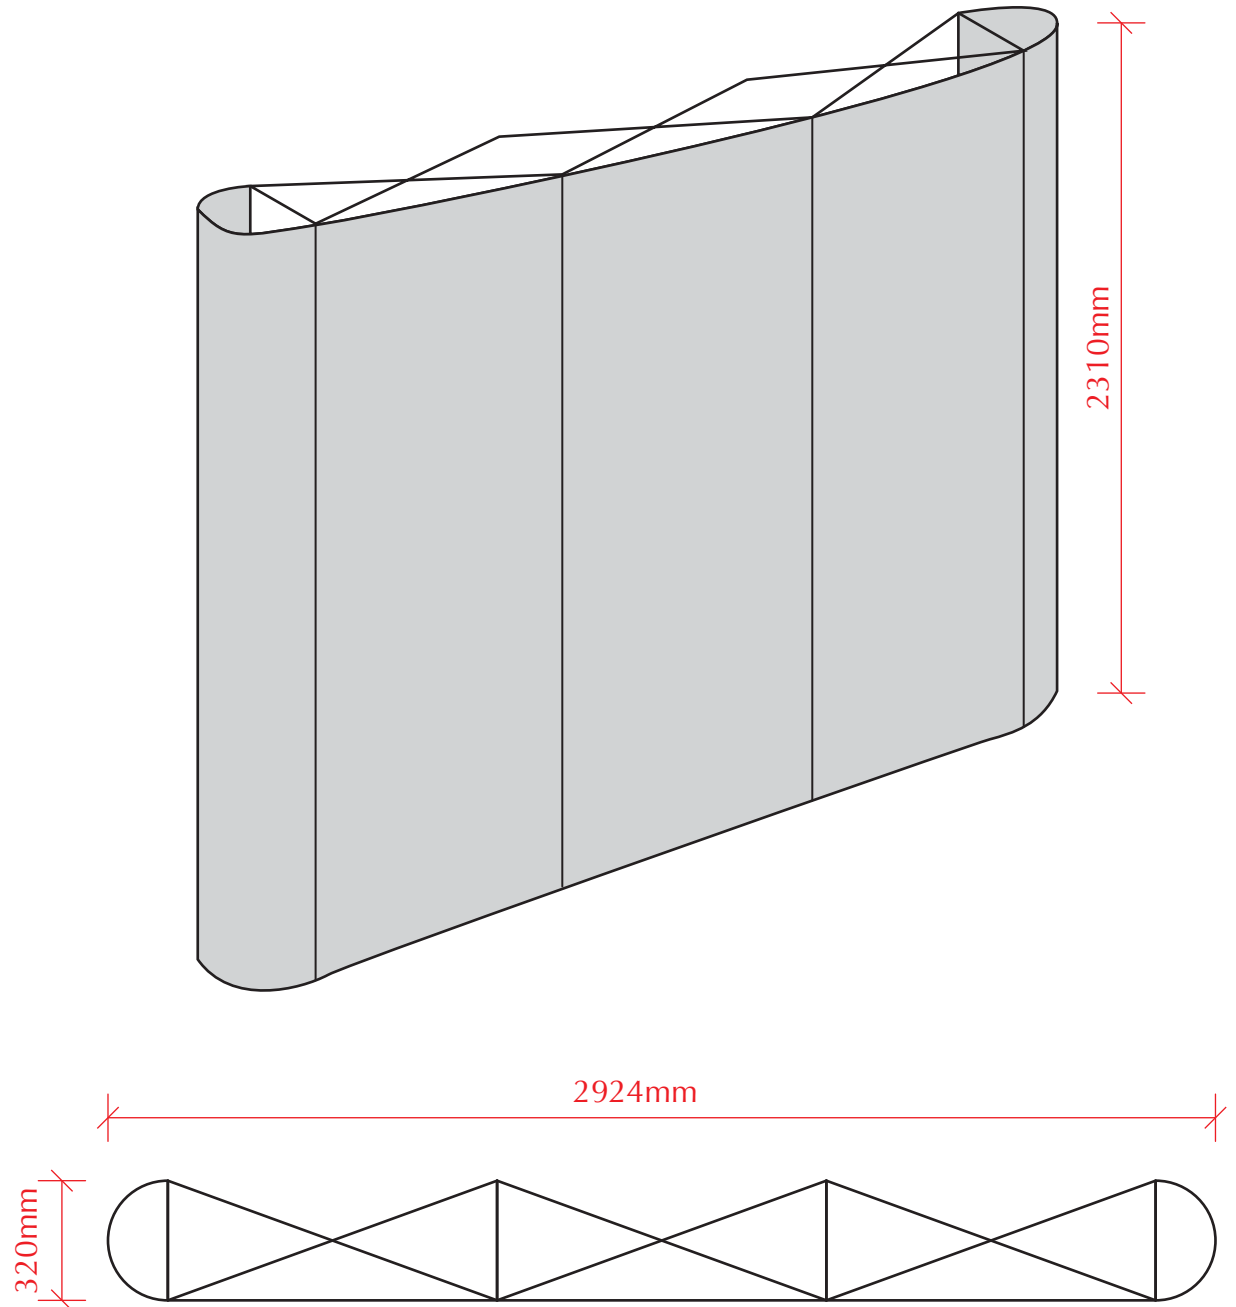

E-POP 3X3 Flat: Pop-up Display Flat

3 x 3 flat syste

Panel Dimensions:

- Front Panels - W761mm x H2310mm
- Encade - W641mm x H2310mm

Floor space required: W 2924mm x D 320mm

E-POP 3X3 Flat: Pop-up Display Flat

3 x 3 flat system