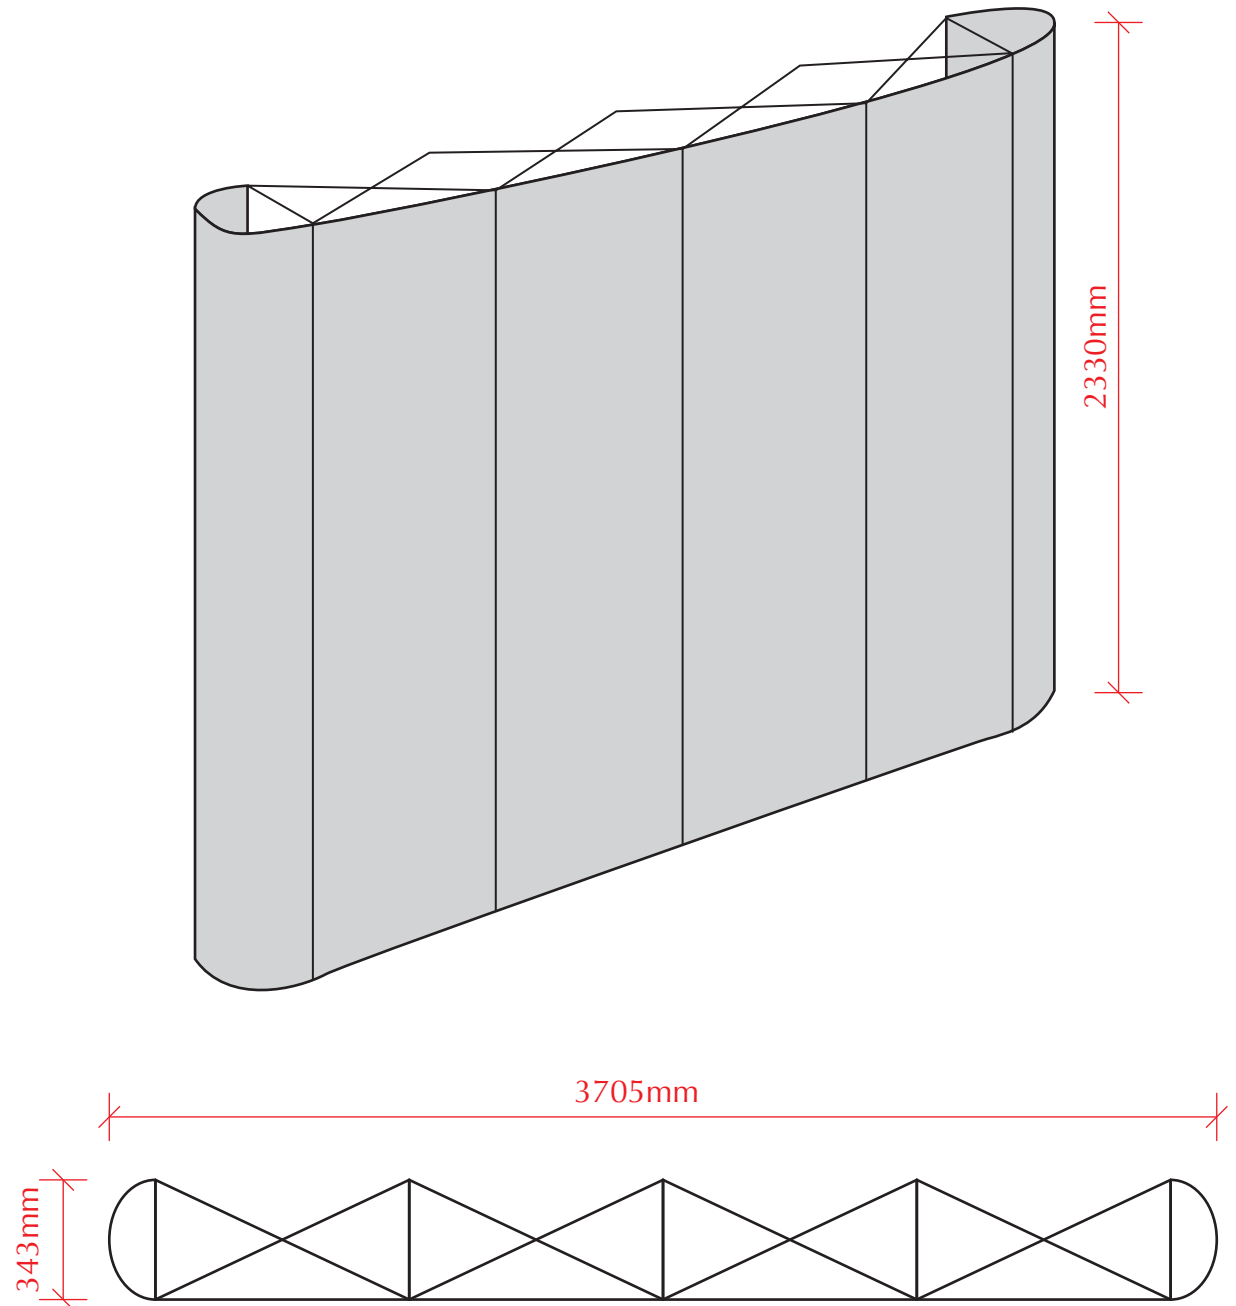

P-POP 3X4 Flat: Pop-up Display Flat **3 x 4 flat system**

Panel Dimensions:

- Front Panels - W778mm x H2330mm)
- Encade - W778mm x H2330mm

Floor space required: W3705mm x D343mm

P-POP 3X4 Flat: Pop-up Display Flat

3 x 4 flat system