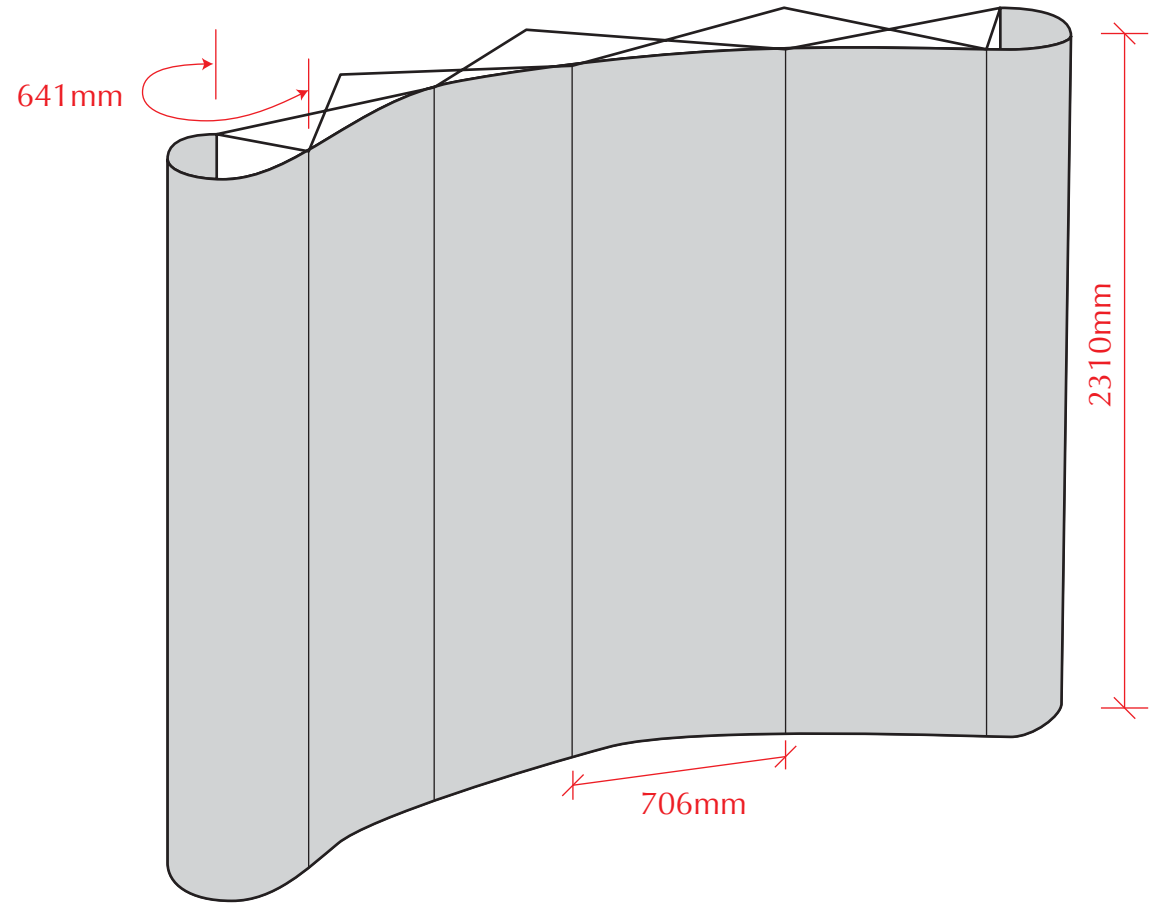

E-POP 3x4 Curve: Pop-up Curve

3 x 4 curve system

Panel Dimensions:

- Front Panels - W706mm x H2310mm
- Encade - W641mm x H2310mm

Floor space required: W3465mm x D800mm

E-POP 3x4 Curve: Pop-up Curve

3 x 4 curve system