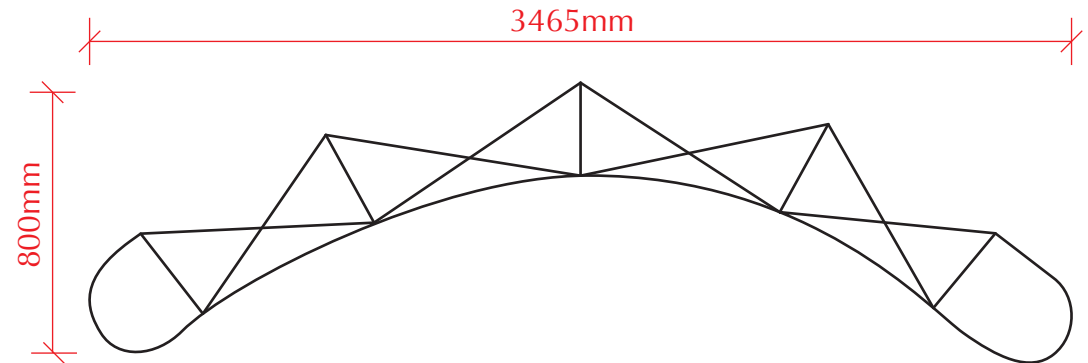

E-POP 3x4 Curve: Pop-up Curve

3 x 4 curve system

Panel Dimensions:

- Front Panels - W706mm x H2310mm
- Encade - W641mm x H2310mm

Floor space required: W3465mm x D800mm

E-POP 3x4 Curve: Pop-up Curve

3 x 4 curve system