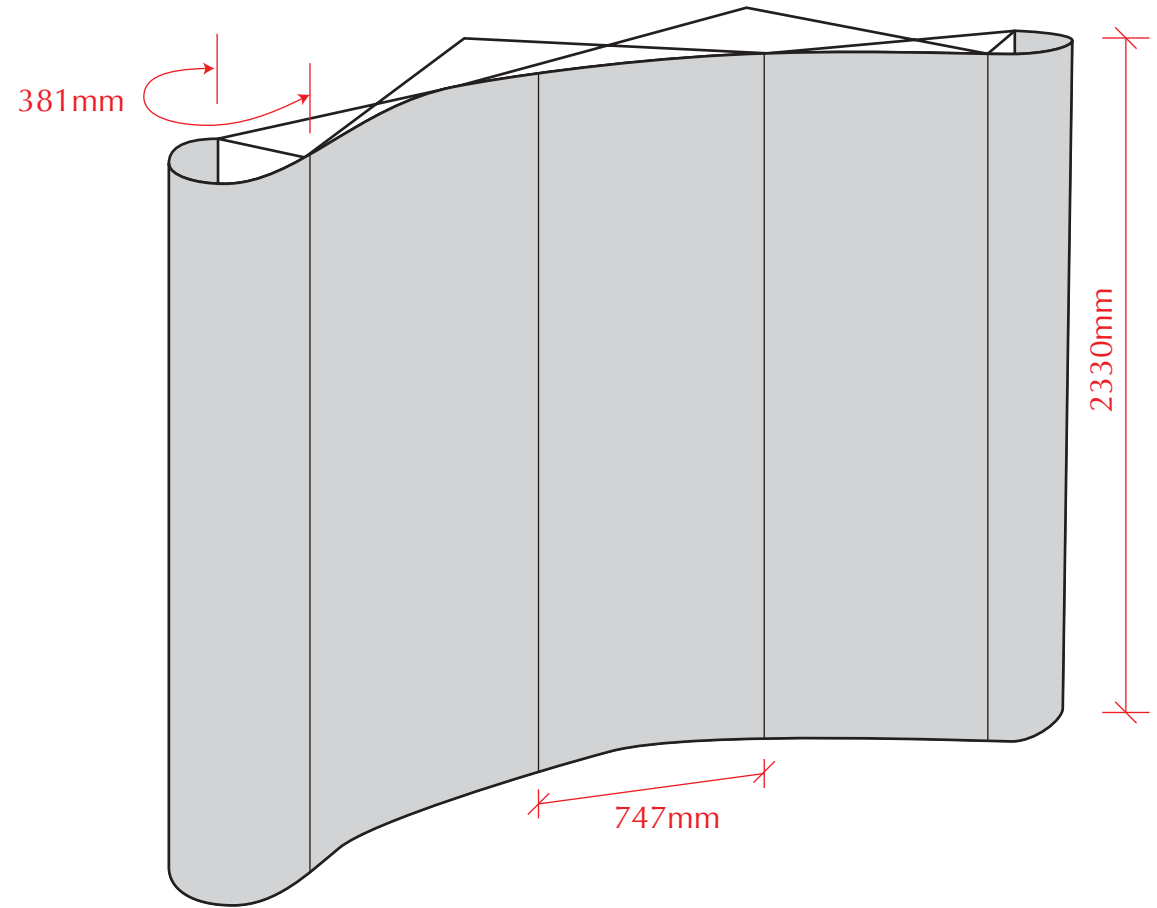

P-POP 3x3 Curve: Pop-up Curve 3 x 3 curve system

Panel Dimensions:

- Front Panels - W747mm x H2330mm
- Encade - W381mm x H2330mm

Floor space required: W2503mm x D522mm

P-POP 3x3 Curve: Pop-up Curve

3 x 3 curve system