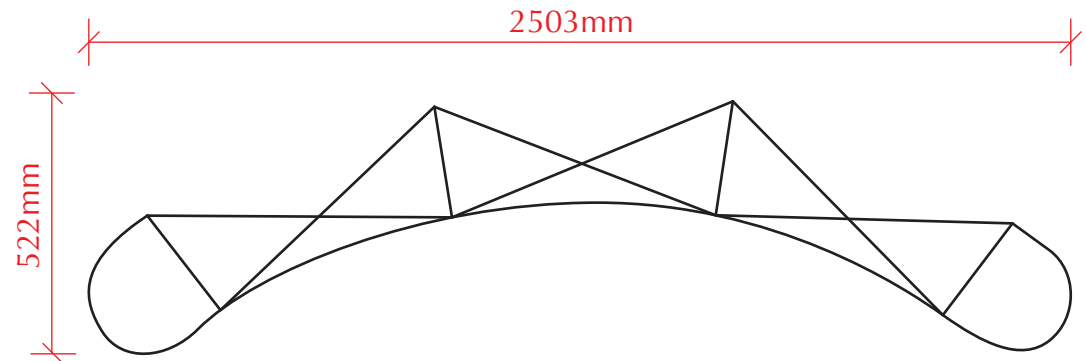

P-POP 3x3 Curve: Pop-up Curve 3 x 3 curve system

Panel Dimensions:

- Front Panels - W747mm x H2330mm
- Encade - W381mm x H2330mm

Floor space required: W2503mm x D522mm

P-POP 3x3 Curve: Pop-up Curve

3 x 3 curve system