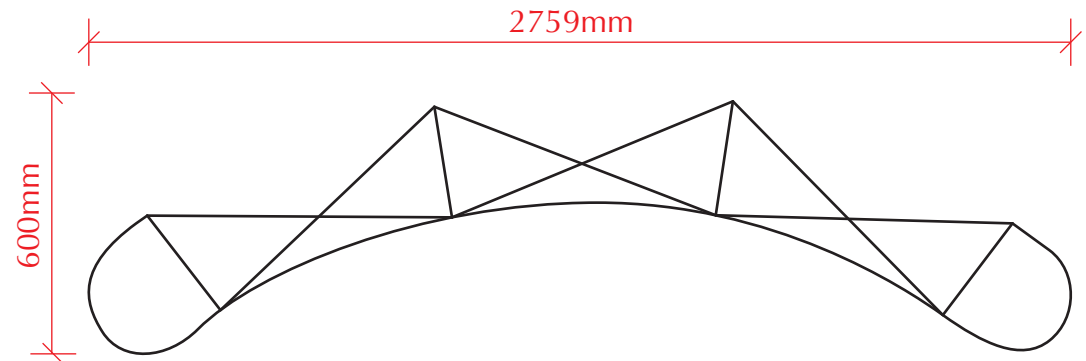

## E-POP 3x3 Curve: Pop-up Curve

### 3 x 3 curve system

Panel Dimensions:

- Front Panels - W706mm x H2310mm
- Encade - W641mm x H2310mm

Floor space required: W2759mm x D600mm

# E-POP 3x3 Curve: Pop-up Curve

3 x 3 curve system