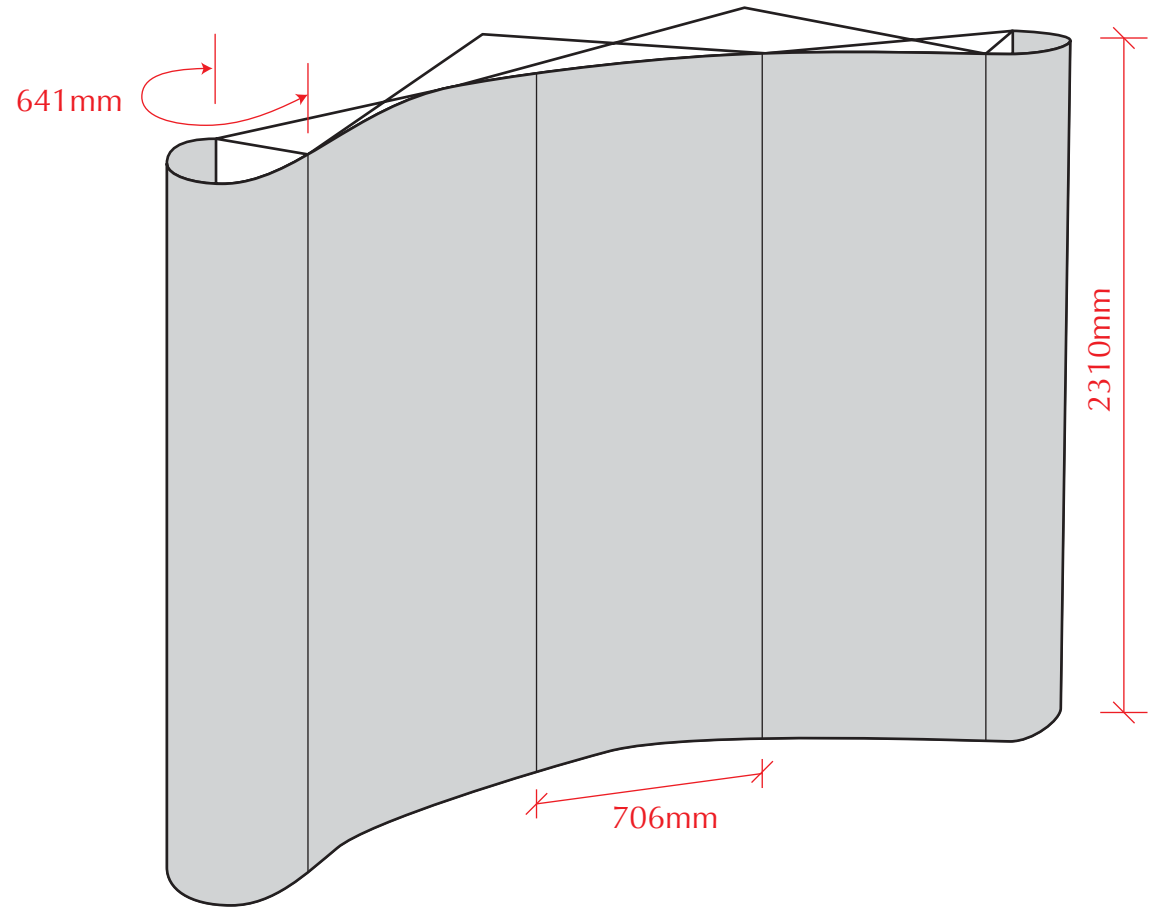

## E-POP 3x3 Curve: Pop-up Curve

### 3 x 3 curve system

Panel Dimensions:

- Front Panels - W706mm x H2310mm
- Encade - W641mm x H2310mm

Floor space required: W2759mm x D600mm

# E-POP 3x3 Curve: Pop-up Curve

3 x 3 curve system