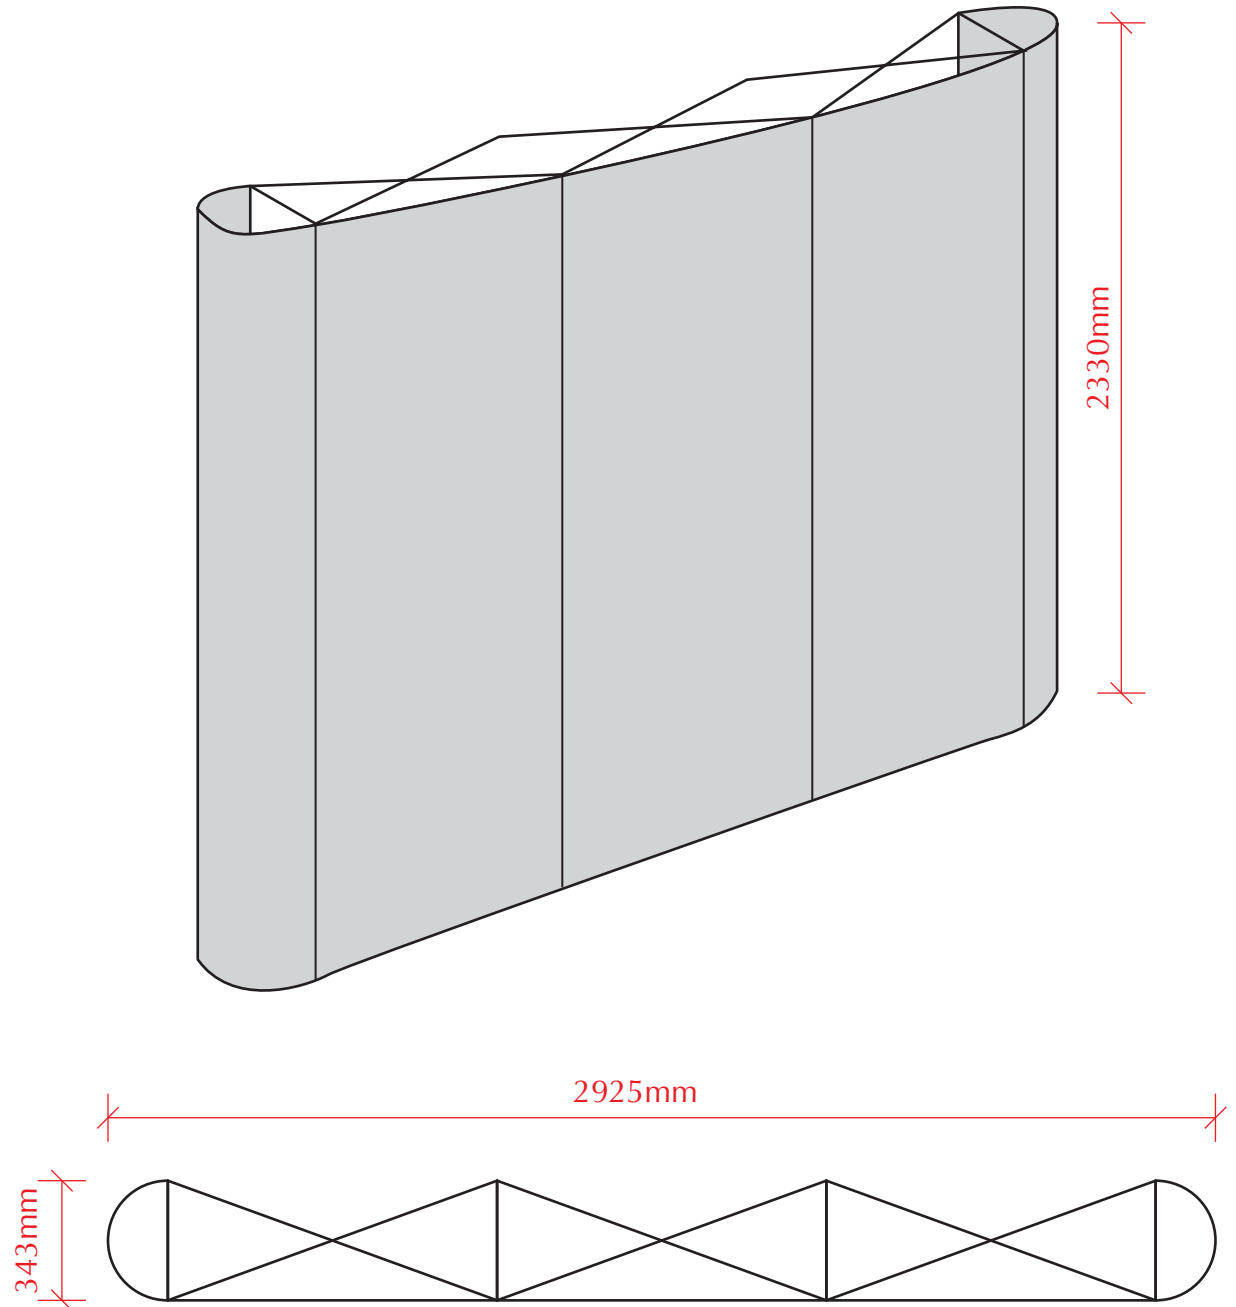

## P-POP 3X3 Flat: Pop-up Display Flat

### 3 x 3 flat system

Panel Dimensions:

- Front Panels - W778mm x H2330mm
- Encade - W778mm x H2330mm

Floor space required: W2925mm x D343mm

# P-POP 3X3 Flat: Pop-up Display Flat

*3 x 3 flat system*