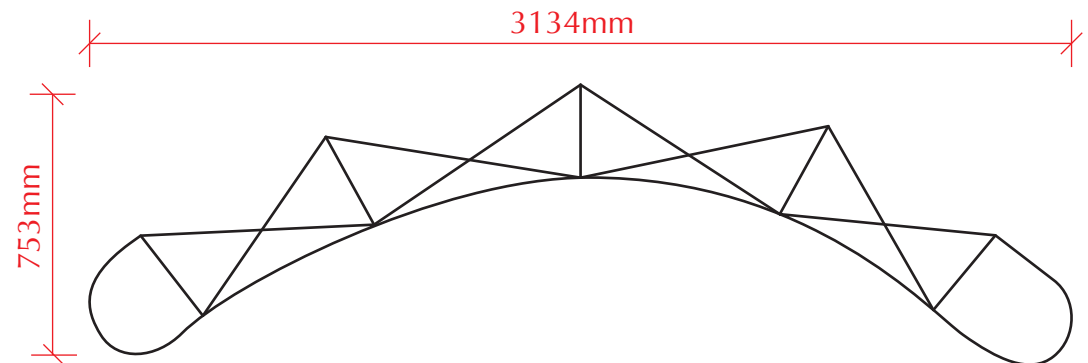

P-POP 3x4 Curve: Pop-up Curve 3 x 4 curve system

Panel Dimensions:

- Front Panels - W747mm x H2330mm
- Encade - W381mm x H2330mm

Floor space required: W3134mm x D753mm

P-POP 3x4 Curve: Pop-up Curve

3 x 4 curve system