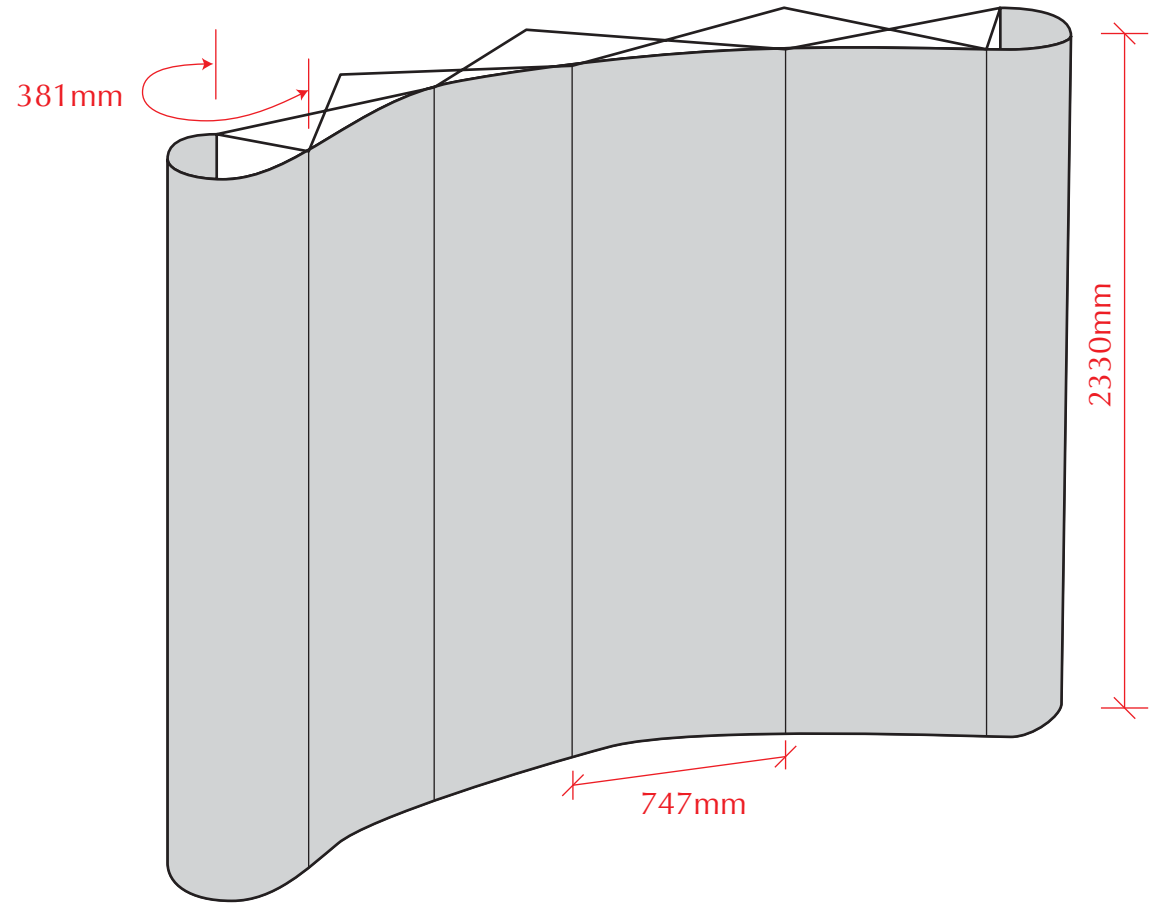

P-POP 3x4 Curve: Pop-up Curve 3 x 4 curve system

Panel Dimensions:

- Front Panels - W747mm x H2330mm
- Encade - W381mm x H2330mm

Floor space required: W3134mm x D753mm

P-POP 3x4 Curve: Pop-up Curve

3 x 4 curve system