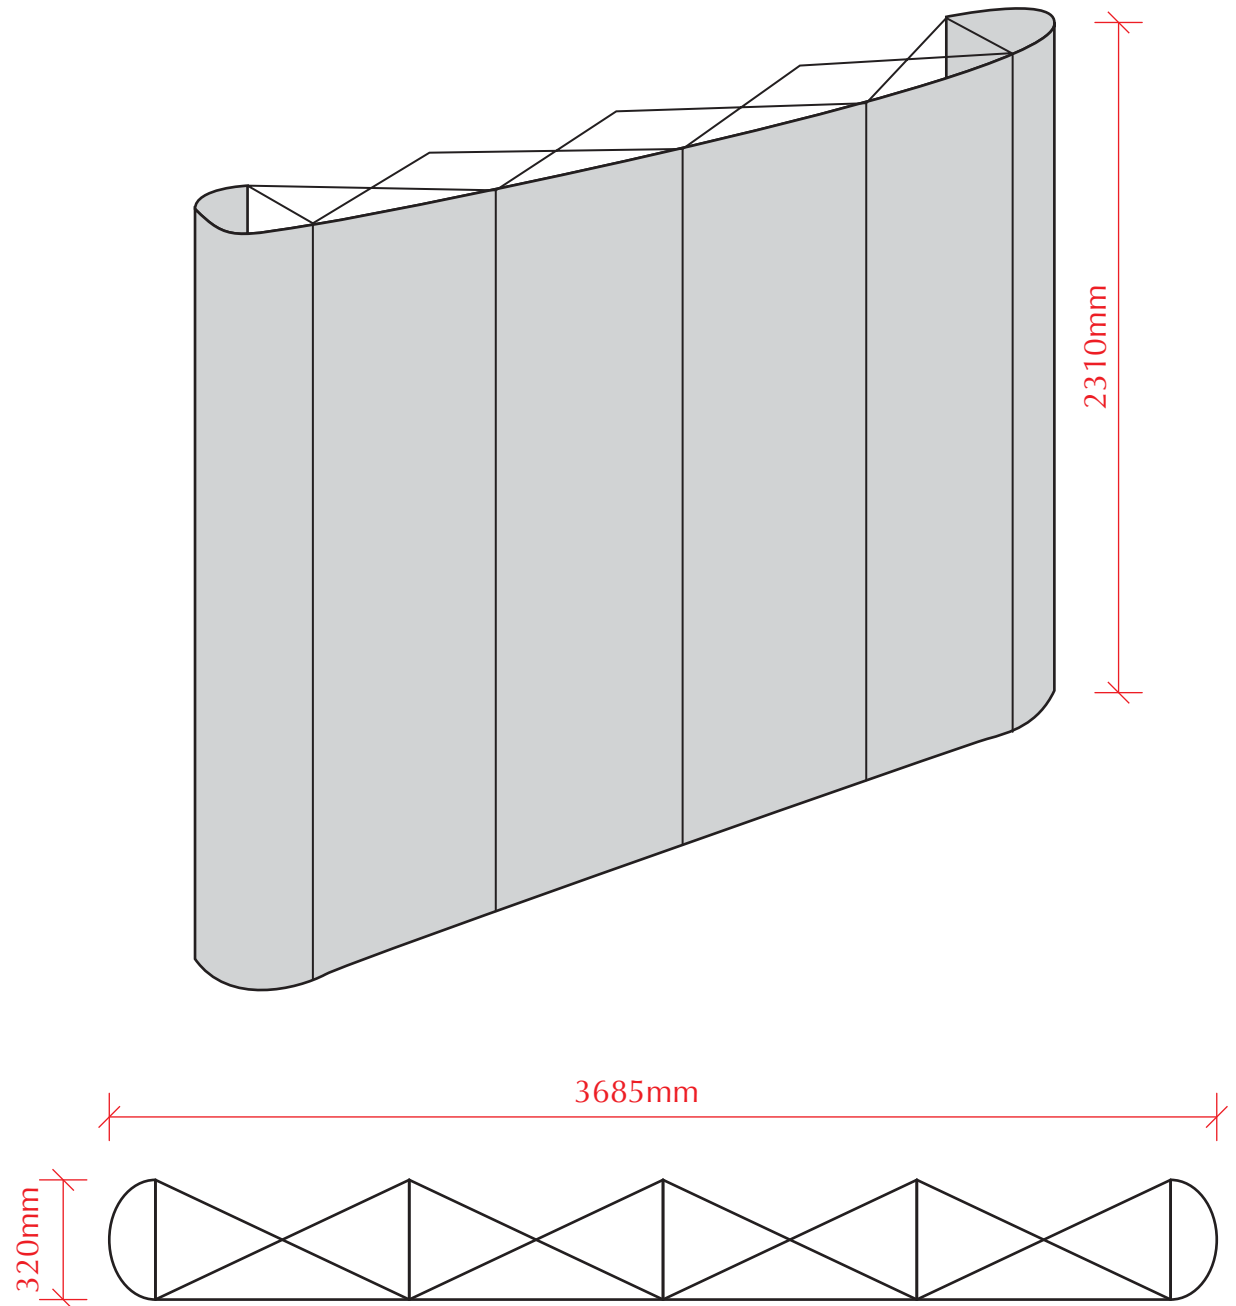

## E-POP 3X4 Flat: Pop-up Display Flat

### 3 x 4 flat system

Panel Dimensions:

- Front Panels - W761mm x H2310mm
- Encade - W641mm x H2310mm

Floor space required: W 3685mm x D 320mm

# E-POP 3X4 Flat: Pop-up Display Flat

*3 x 4 flat system*